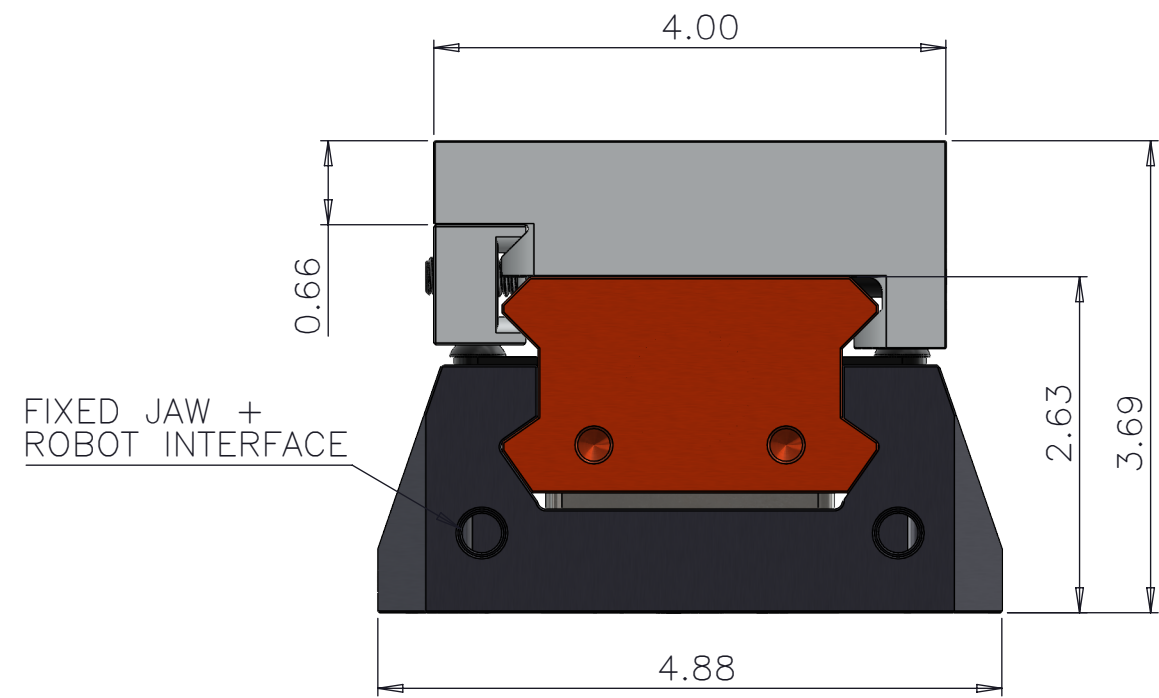

4

3

2

1

HELIOS SELF-CENTERING VISE  
 MODEL: H5060 (5x6 INCH)  
 CLAMPING CAPACITIES & DIMENSIONS  
 ALUMINUM SHORT SOFT JAWS (INCLUDED)

B

B

A

A

OUTBOARD JAW CONFIGURATION

INBOARD JAW CONFIGURATION

4

3

2

1