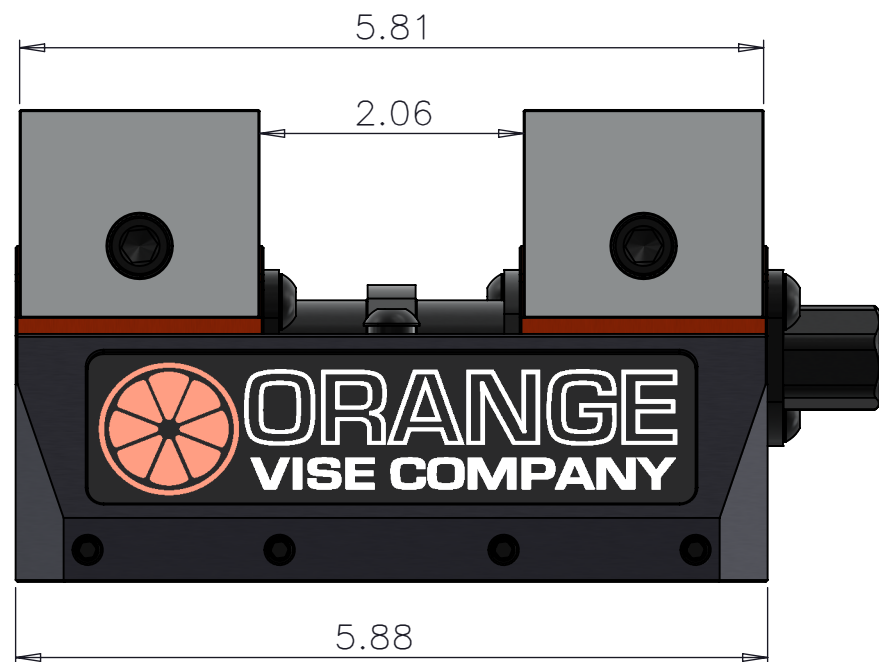

4

3

2

1

HELIOS SELF-CENTERING VISE  
 MODEL: H5060 (5x6 INCH)  
 CLAMPING CAPACITIES & DIMENSIONS  
 ALUMINUM SHORT SOFT JAWS (INCLUDED)

B

B

A

A

OUTBOARD JAW CONFIGURATION

INBOARD JAW CONFIGURATION

4

3

2

1