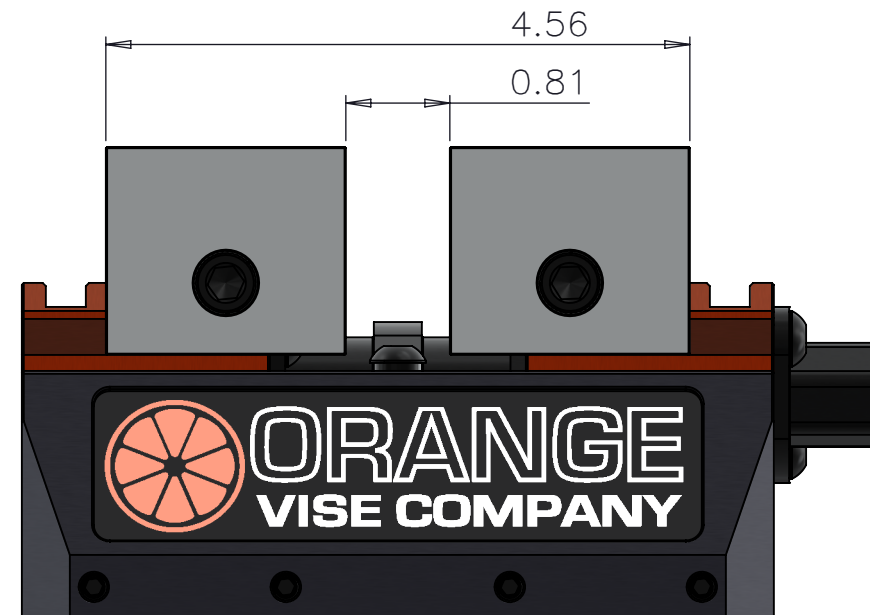

4

3

2

1

HELIOS SELF-CENTERING VISE  
 MODEL: H5060 (5x6 INCH)  
 CLAMPING CAPACITIES & DIMENSIONS  
 ALUMINUM SHORT SOFT JAWS (INCLUDED)

B

B

A

A

OUTBOARD JAW CONFIGURATION

INBOARD JAW CONFIGURATION

4

3

2

1