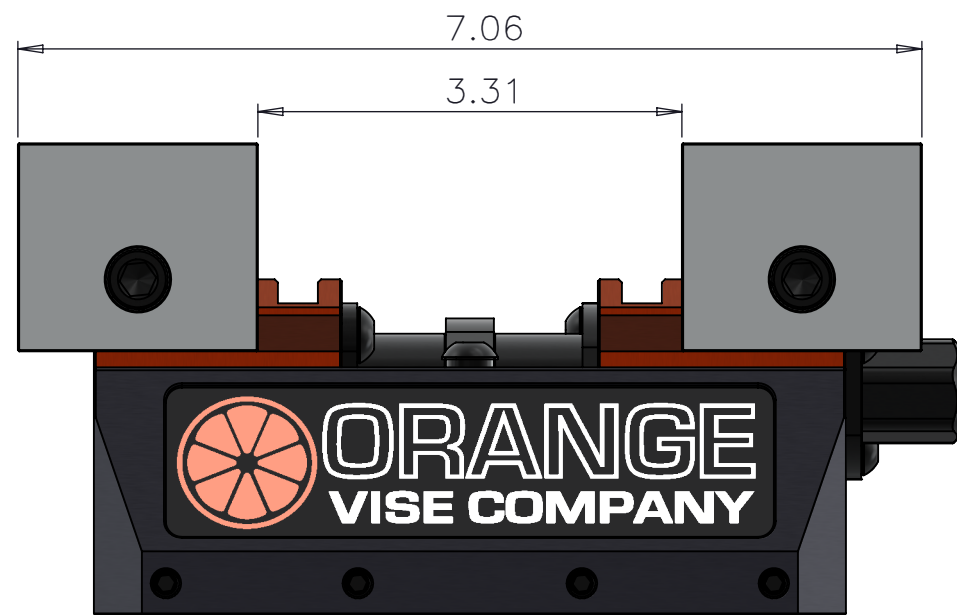

4

3

2

1

HELIOS SELF-CENTERING VISE  
 MODEL: H5060 (5x6 INCH)  
 CLAMPING CAPACITIES & DIMENSIONS  
 ALUMINUM SHORT SOFT JAWS (INCLUDED)

B

B

A

A

OUTBOARD JAW CONFIGURATION

INBOARD JAW CONFIGURATION

4

3

2

1